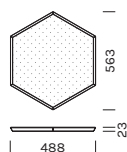

## Kit Silence

Da aggiungere a Exagon Ø700  
To be added to Exagon Ø700

Item	Finish
151	-BV 

Da aggiungere a Exagon Ø1000  
To be added to Exagon Ø1000

152	-BV 
-----	---